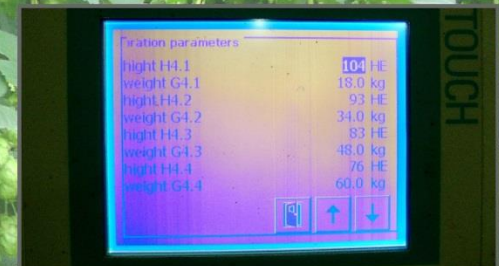

REITH Hop Baler Type 3000

Ready to press – Reith Hop Baler 3000

Integrated Scale

Production in our manufacturing department

Rectangular bales (about 80 kg)

Operation via touch screen display

4 Hop Balers at a hop farm in South Africa